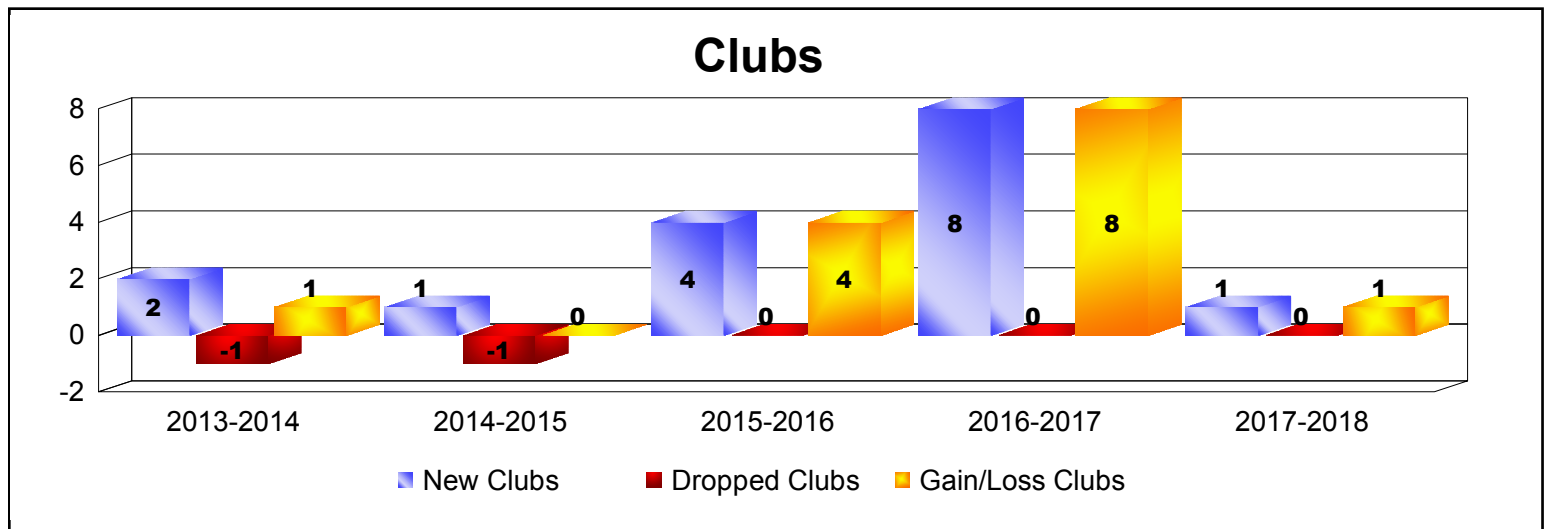

Year	New Clubs	Dropped Clubs	Gain/ Loss Clubs	New Members	Charter Members	Reinstate Members	Transfer Members	Total Member Added	Total Members Dropped	Gain/ Loss Members
2013-2014	2	-1	1	101	58	11	2	172	-182	-10
2014-2015	1	-1	0	122	47	18	4	191	-169	22
2015-2016	4	0	4	98	99	13	2	212	-129	83
2016-2017	8	0	8	161	174	9	1	345	-140	205
2017-2018	1	0	1	56	21	10	2	89	-244	-155
<b>Average</b>	<b>3</b>	<b>0</b>	<b>3</b>	<b>108</b>	<b>80</b>	<b>12</b>	<b>2</b>	<b>202</b>	<b>-173</b>	<b>29</b>

Year	New Clubs	Dropped Clubs	Gain/ Loss Clubs	New Members	Charter Members	Reinstate Members	Transfer Members	Total Member Added	Total Members Dropped	Gain/ Loss Members
2013-2014	1	-9	-8	14	52	3	0	69	-254	-185
2014-2015	0	-4	-4	6	0	0	0	6	-82	-76
2015-2016	0	0	0	1	0	1	0	2	-8	-6
2016-2017	0	-1	-1	0	0	0	0	0	-5	-5
<b>Average</b>	<b>0</b>	<b>-4</b>	<b>-3</b>	<b>5</b>	<b>13</b>	<b>1</b>	<b>0</b>	<b>19</b>	<b>-87</b>	<b>-68</b>