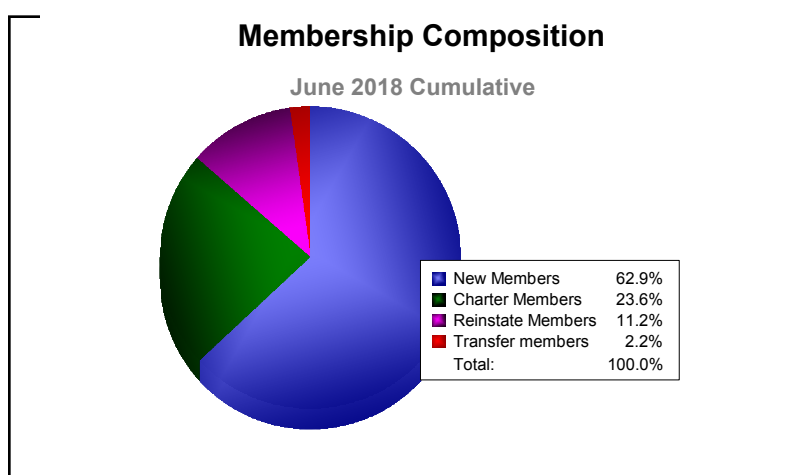

Year	New Clubs	Dropped Clubs	Gain/ Loss Clubs	New Members	Charter Members	Reinstate Members	Transfer Members	Total Member Added	Total Members Dropped	Gain/ Loss Members
2013-2014	2	-1	1	101	58	11	2	172	-182	-10
2014-2015	1	-1	0	122	47	18	4	191	-169	22
2015-2016	4	0	4	98	99	13	2	212	-129	83
2016-2017	8	0	8	161	174	9	1	345	-140	205
2017-2018	1	0	1	56	21	10	2	89	-244	-155
<b>Average</b>	<b>3</b>	<b>0</b>	<b>3</b>	<b>108</b>	<b>80</b>	<b>12</b>	<b>2</b>	<b>202</b>	<b>-173</b>	<b>29</b>