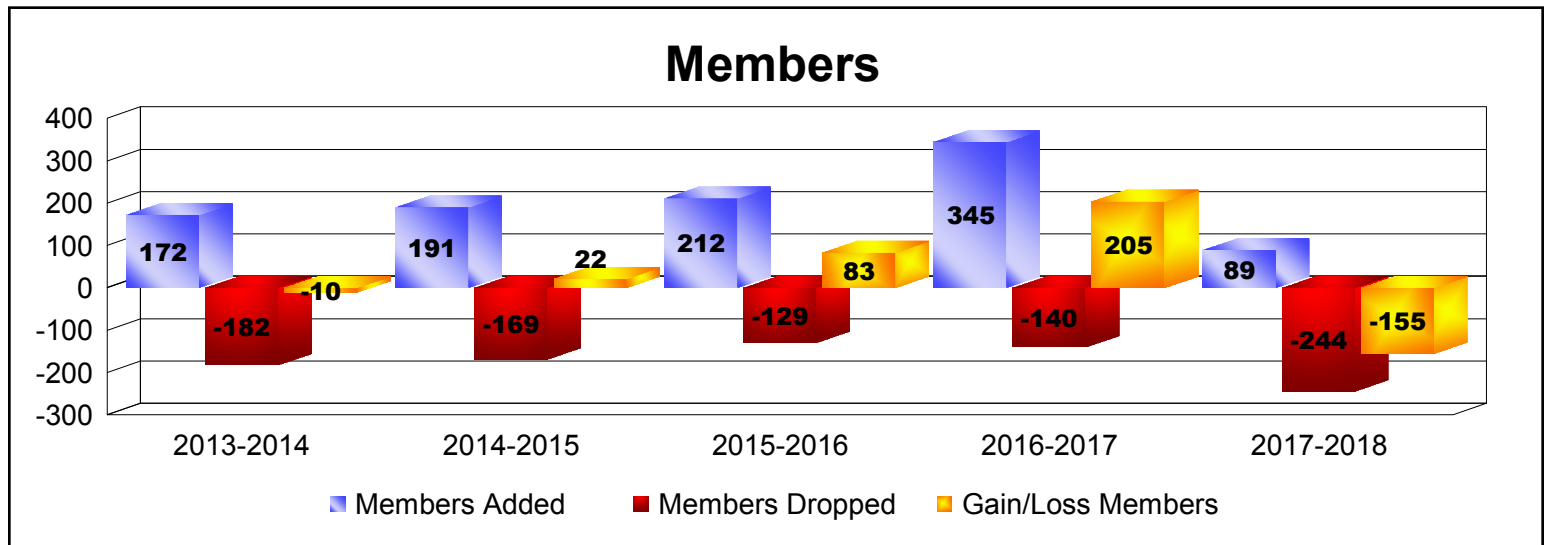

Year	New Clubs	Dropped Clubs	Gain/ Loss Clubs	New Members	Charter Members	Reinstate Members	Transfer Members	Total Member Added	Total Members Dropped	Gain/ Loss Members
2013-2014	2	-1	1	101	58	11	2	172	-182	-10
2014-2015	1	-1	0	122	47	18	4	191	-169	22
2015-2016	4	0	4	98	99	13	2	212	-129	83
2016-2017	8	0	8	161	174	9	1	345	-140	205
2017-2018	1	0	1	56	21	10	2	89	-244	-155
<b>Average</b>	<b>3</b>	<b>0</b>	<b>3</b>	<b>108</b>	<b>80</b>	<b>12</b>	<b>2</b>	<b>202</b>	<b>-173</b>	<b>29</b>

Year	New Clubs	Dropped Clubs	Gain/ Loss Clubs	New Members	Charter Members	Reinstate Members	Transfer Members	Total Member Added	Total Members Dropped	Gain/ Loss Members
2013-2014	1	-9	-8	14	52	3	0	69	-254	-185
2014-2015	0	-4	-4	6	0	0	0	6	-82	-76
2015-2016	0	0	0	1	0	1	0	2	-8	-6
2016-2017	0	-1	-1	0	0	0	0	0	-5	-5
<b>Average</b>	<b>0</b>	<b>-4</b>	<b>-3</b>	<b>5</b>	<b>13</b>	<b>1</b>	<b>0</b>	<b>19</b>	<b>-87</b>	<b>-68</b>