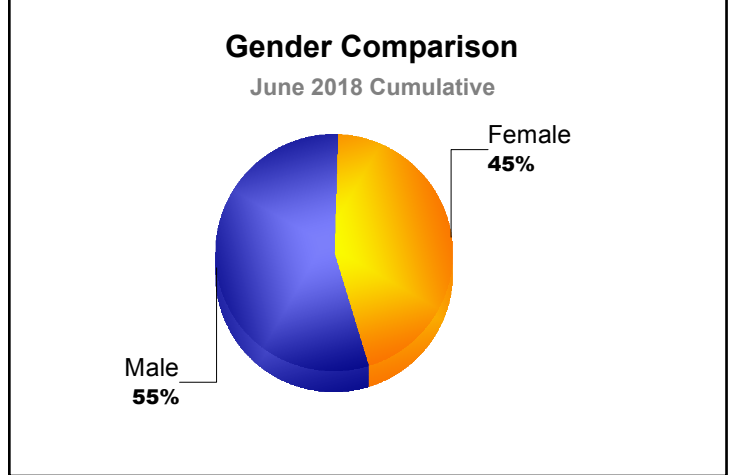

Year	New Clubs	Dropped Clubs	Gain/ Loss Clubs	New Members	Charter Members	Reinstate Members	Transfer Members	Total Member Added	Total Members Dropped	Gain/ Loss Members
2013-2014	2	-1	1	101	58	11	2	172	-182	-10
2014-2015	1	-1	0	122	47	18	4	191	-169	22
2015-2016	4	0	4	98	99	13	2	212	-129	83
2016-2017	8	0	8	161	174	9	1	345	-140	205
2017-2018	1	0	1	56	21	10	2	89	-244	-155
<b>Average</b>	<b>3</b>	<b>0</b>	<b>3</b>	<b>108</b>	<b>80</b>	<b>12</b>	<b>2</b>	<b>202</b>	<b>-173</b>	<b>29</b>